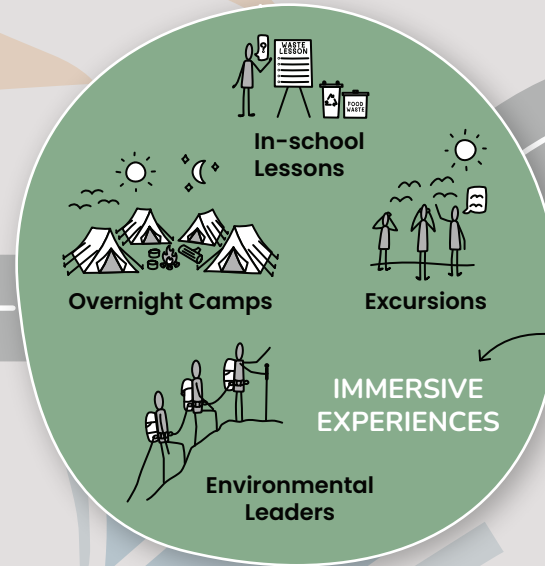

Taking action for sustainable change

Join now and unlock access to:

- A **community** of practice including a diverse network of partner organisations
- Guided and personalised online and in-person **support**
- **Inspiration** and advice for numerous action projects
- A wide range of curriculum-aligned teaching and learning **resources**
- Accredited professional development **workshops**
- Exciting **rewards** and **recognition** of your efforts
- Key **opportunities** to connect to nature

“There is so much value for learners, teachers and the community as a whole.”
~ Westville Primary School, Cape Town

Pricing:

A fee of **R450** per school is payable annually as a token of commitment to becoming a Sustainable School.